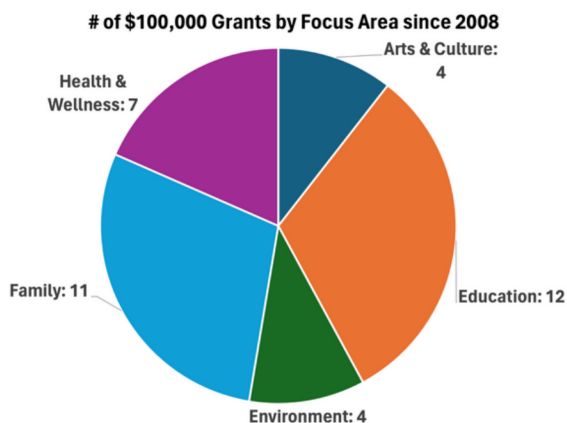

## 15 Years in Numbers

**1373** Total members

**81** Total grants awarded

**37** \$100,000 grants awarded

**\$5,138,050** Total grant pool